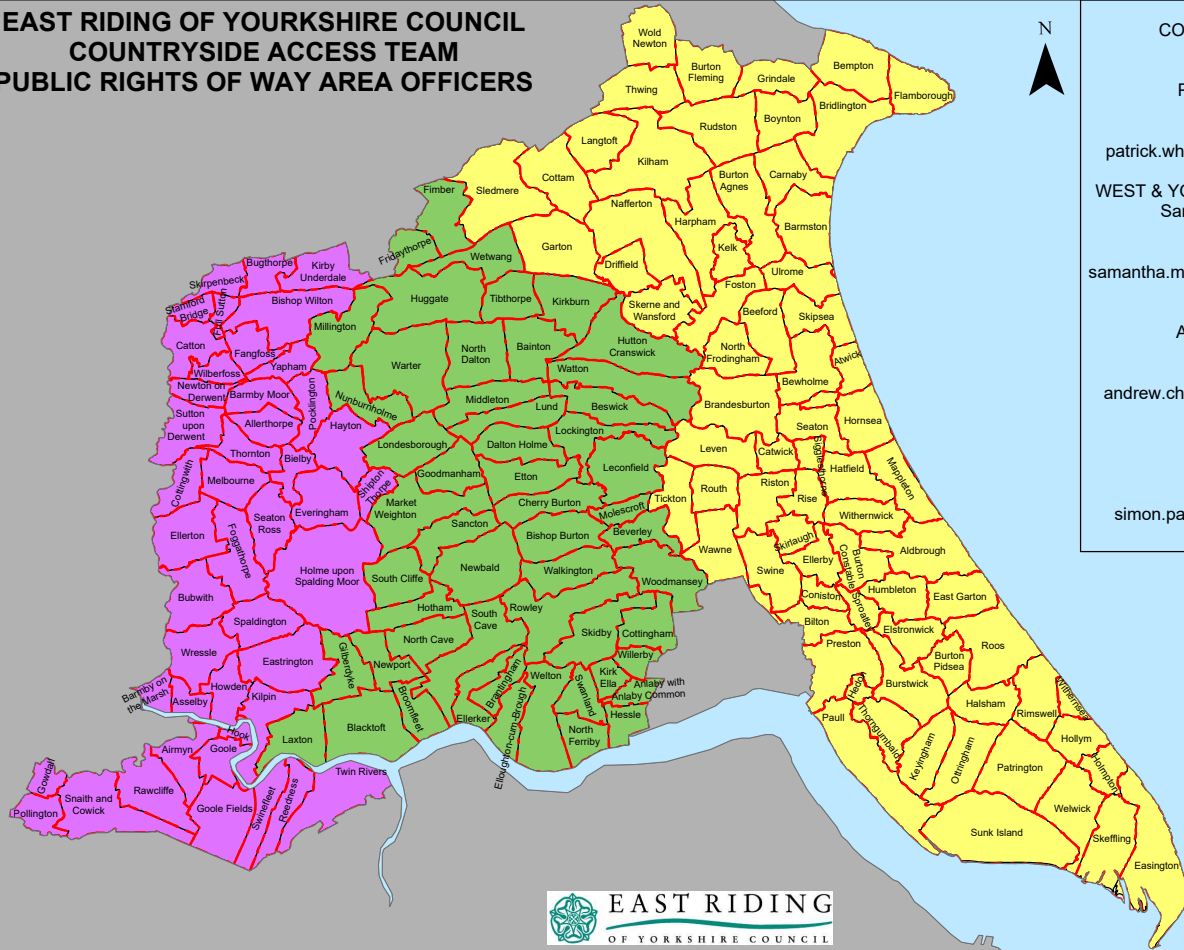

**EAST RIDING OF YOURKSHIRE COUNCIL
COUNTRYSIDE ACCESS TEAM
PUBLIC RIGHTS OF WAY AREA OFFICERS**

CONTACT DETAILS

MANAGER
Patrick Wharam
01482 395201
07708 717052
patrick.wharam@eastriding.gov.uk

WEST & YORKSHIRE WOLDS WAY
Samantha McGivern
01482 395202
07967 630527
samantha.mcgivern@eastriding.gov.uk

EAST
Andrew Chudley
01482 395203
07768 190220
andrew.chudley@eastriding.gov.uk

CENTRAL
Simon Parker
01482 395204
07717 703877
simon.parker@eastriding.gov.uk

Legend

- parish
- Area Officer
- EAST
- CENTRAL
- WEST