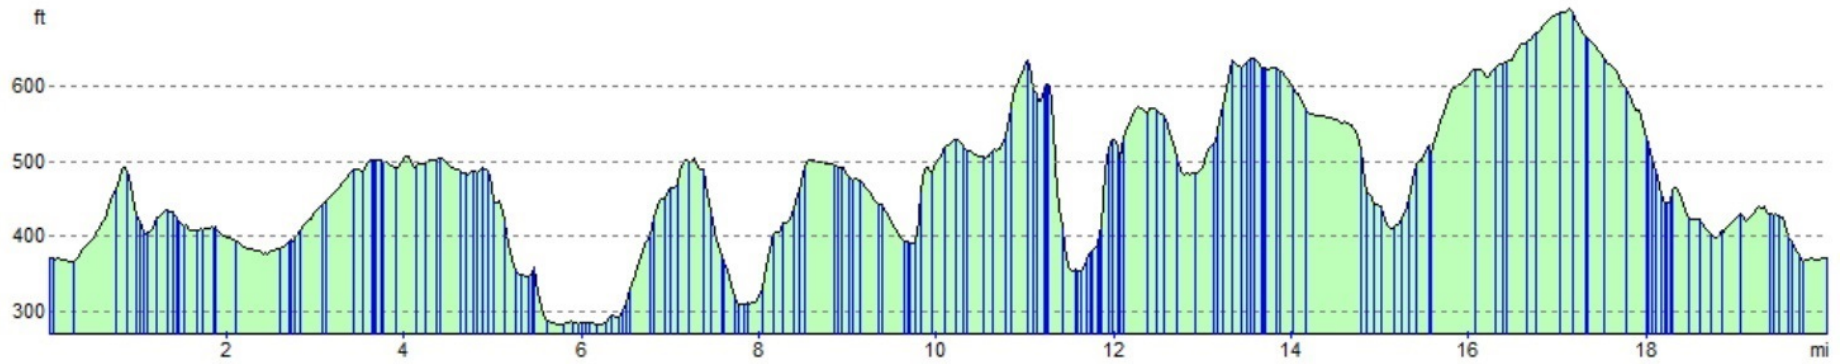

## Route: Chawton 20 Route

### Summary

Route Distance: 20 Mi  
Total Ascent: 1882 ft

### Elevation Profile

### Summary

Route Distance: 30 Mi  
Total Ascent: 3457 ft