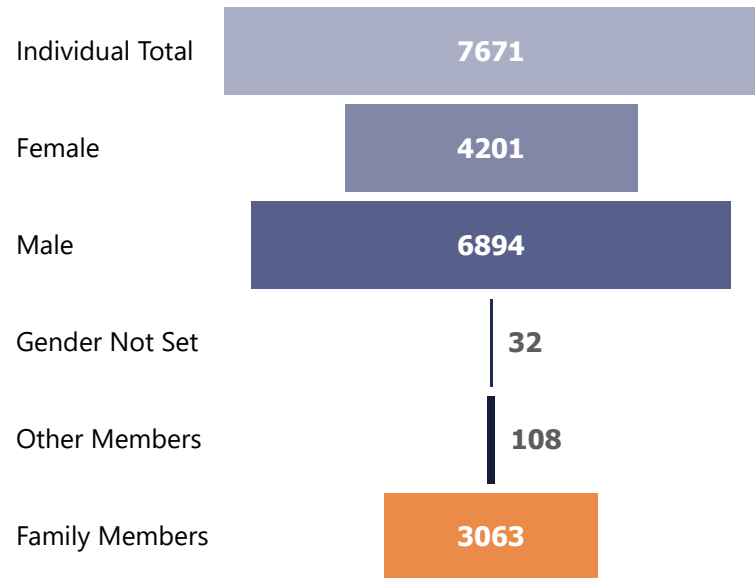

Primary Members