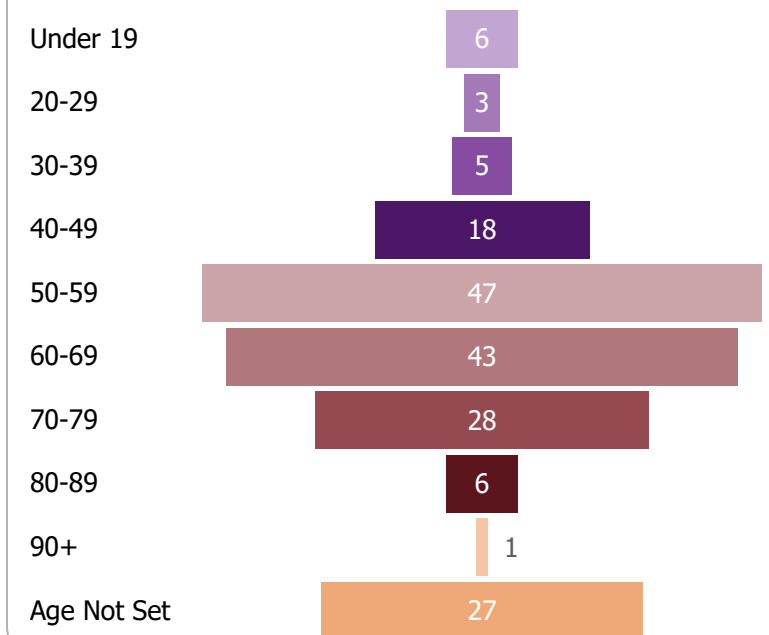

#### A note about membership numbers:

Family Memberships are made up of 2+ people so the number in the bottom left graph represents "X number" of people that have that membership type, so includes each person within a Family Membership rather than there being "X number" of families.

If you add the Individual Primary Members + Primary Family Members + Primary Other Members this will give you the total Membership for your group.

#### Primary Members

#### Age Profile: Primary Members