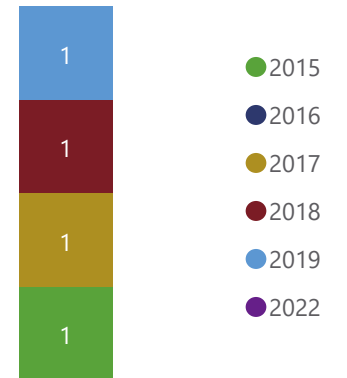

The idea of this dashboard is to give local groups/the NEC a twice yearly snapshot in time of your group's membership and social/challenge walks, with a little bit of previous year's data added for information. This is an evolving dashboard and I have already had some excellent suggestions from local groups and NEC members on what they would like to see and which data could be useful to them. New data additions/layout will be included in the next update of the dashboard which will be mid January.

# Long Distance Walkers Association

### 2022/23 Social Walk & Challenge Event Information

Social Walks in 2022	Social Walk Registers 2022	Social Walk GPX Files 2022	Social Walk Registers from Jan'23 to 19/06/2023	Social Walks taken place Jan'23 to 19/06/2023	Social Walks up to Jun'23 + registered walks up to Dec'23	C.Events up to Jun'23 + registered walks up to Dec'23
11	10	0	5	5	12	0

#### A note about membership numbers:

Family Memberships are made up of 2+ people so the number in the bottom left graph represents "X number" of people that have that membership type, so includes each person within a Family Membership rather than there being "X number" of families.