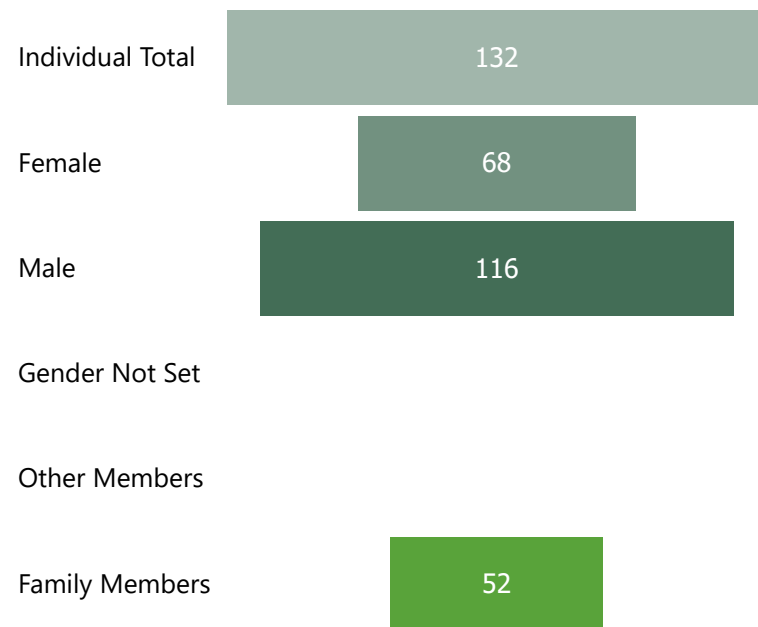

Primary Members