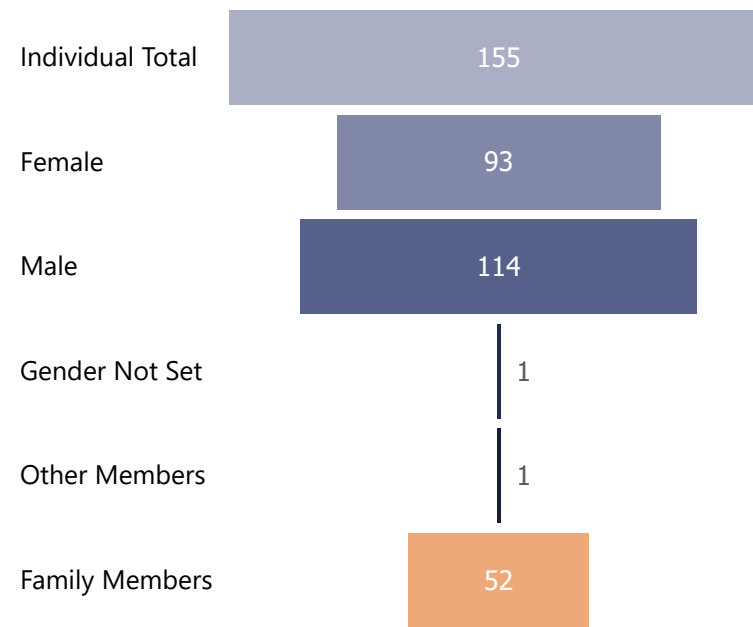

Associate Members