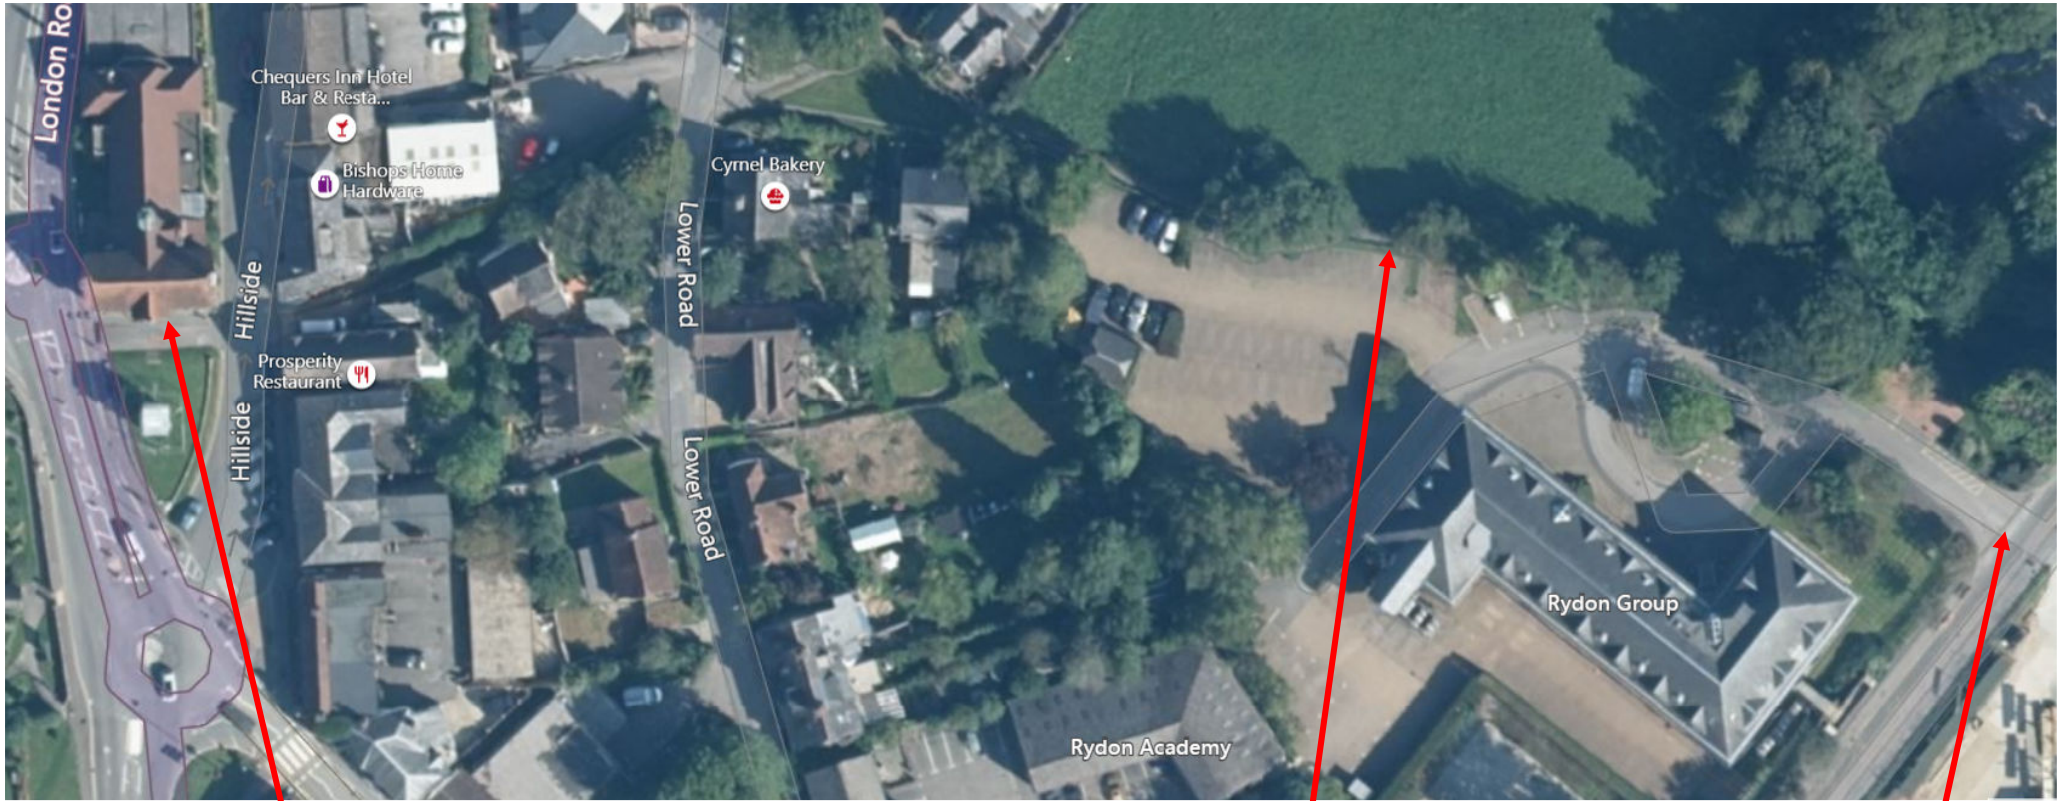

ANDREDSWEALD 2021

Car parking courtesy of Rydon Group

Postcode **RH18 5DW**

(Rydon House, Station Road, Forest Row)

"Route Description" car park to Venue

Exit car park thru small gate on RHS (er, RHS as you drove into the car park). TL. In 100 yds BL, X Lower Road, up slope to X minor rd.

(plus see Aerial picture below)

Venue, Village Hall

Footpath goes along here

Car Park entrance

Overview below

Overview - Main A22 road going through Forest Row