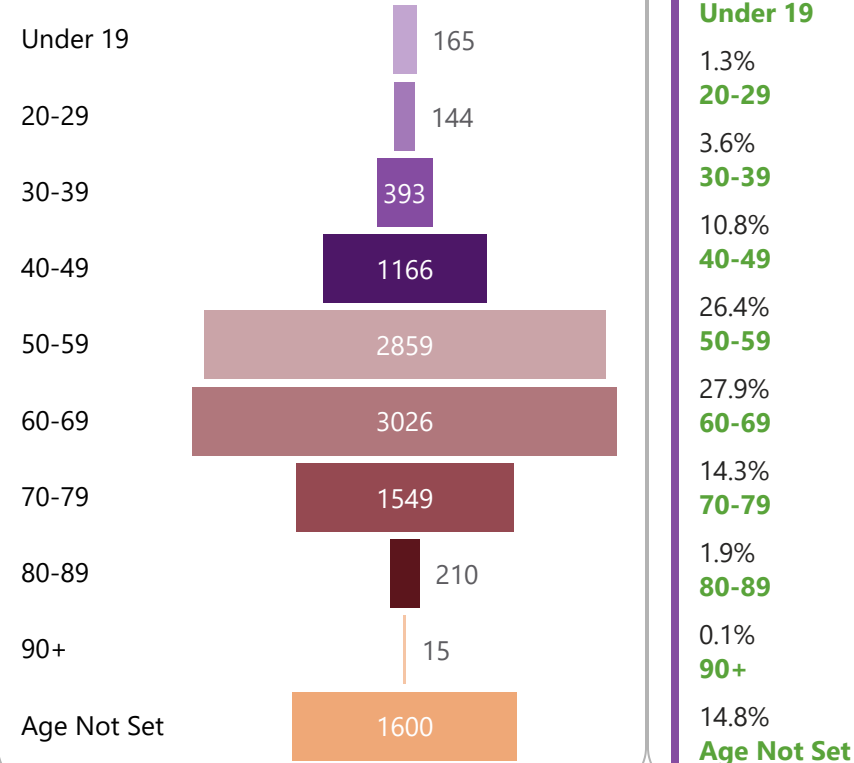

#### A note about membership numbers:

Family Memberships are made up of 2+ people so the number in the bottom left graph represents "X number" of people that have that membership type, so includes each person within a Family Membership rather than there being "X number" of families.

#### Age Profile: Primary Members

## 2022/23 Social Walk & Challenge Event Information

Social Walks in 2022	Social Walks Registers 2022	Social Walks GPX Files 2022	Social Walk Registers from Jan'23 to 19/06/2023	Social Walks taken place Jan'23 to 19/06/2023	Social Walks up to Jun'23 + registered walks up to Dec'23	Challenge Events up to Jun'23 + registered walks up to Dec'23
1500	1085	513	481	703	1094	57

## LDWA Age Profile: Primary Members