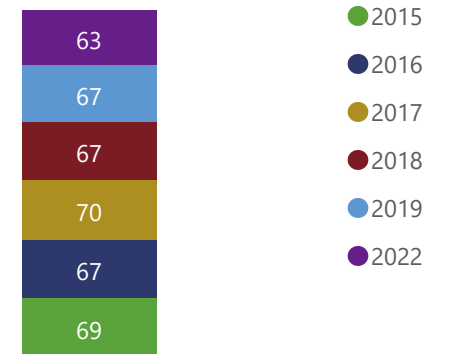

Long Distance Walkers Association Data Dashboard - June 2023

2022/23 Social Walk & Challenge Event Information

Social Walks in 2022	Social Walks Registers 2022	Social Walks GPX Files 2022	Social Walk Registers from Jan'23 to 19/06/2023	Social Walks taken place Jan'23 to 19/06/2023	Social Walks up to Jun'23 + registered walks up to Dec'23	Challenge Events up to Jun'23 + registered walks up to Dec'23
1500	1085	513	481	703	1094	57

Previous Challenge Events 2015 - 2022