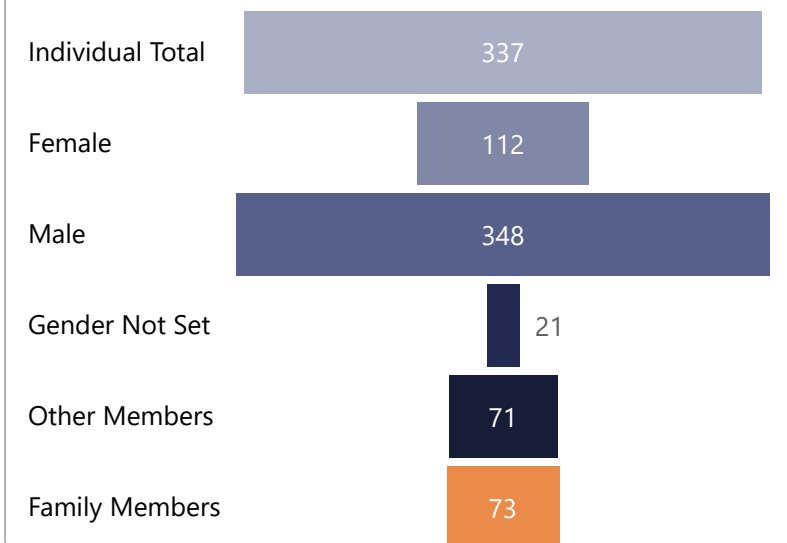

Memberships where No Primary Group has been set

LDWA
66
International Members