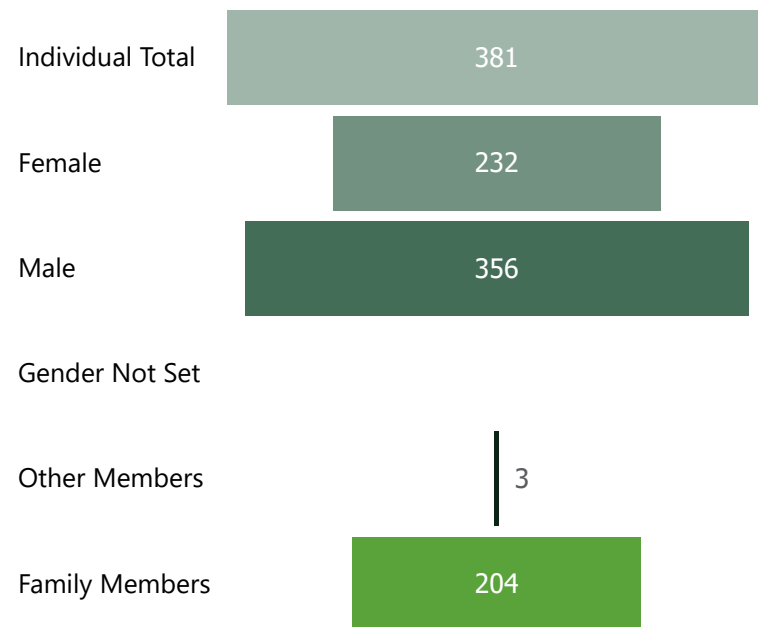

Primary Members