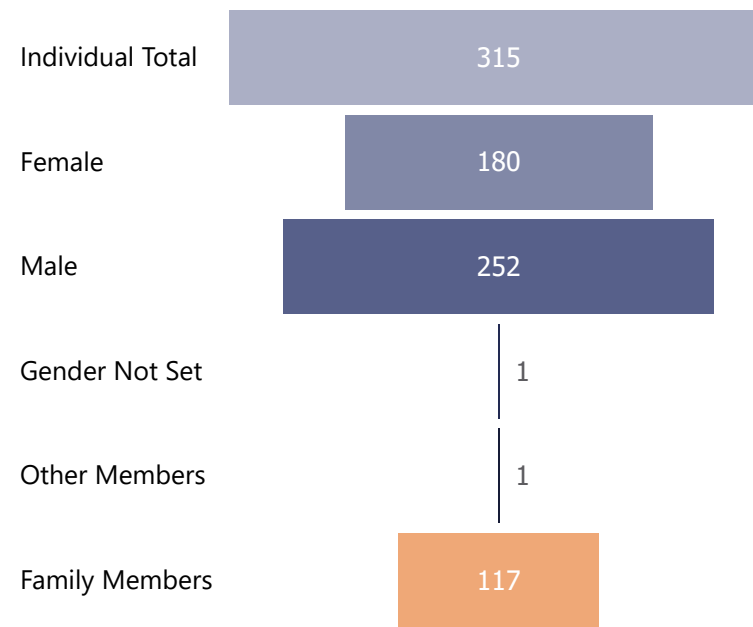

Associate Members