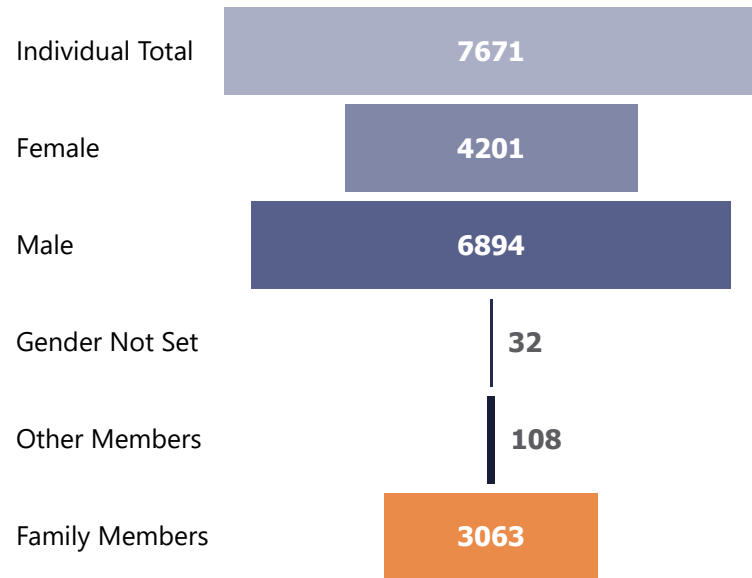

Primary Members