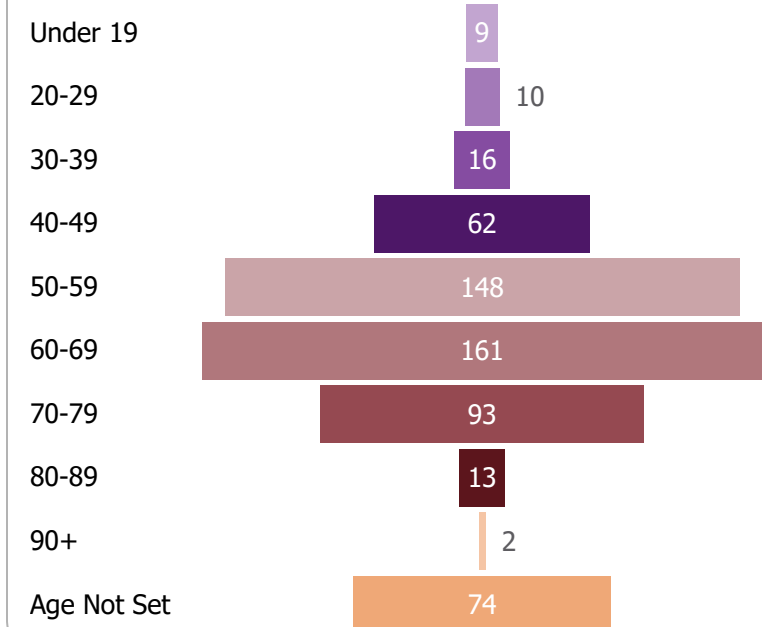

#### A note about membership numbers:

Family Memberships are made up of 2+ people so the number in the bottom left graph represents "X number" of people that have that membership type, so includes each person within a Family Membership rather than there being "X number" of families.

If you add the Individual Primary Members + Primary Family Members + Primary Other Members this will give you the total Membership for your group.

#### Primary Members

#### Age Profile: Primary Members