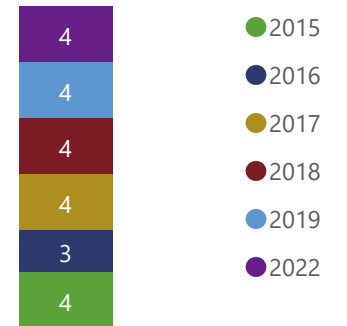

The idea of this dashboard is to give local groups/the NEC a twice yearly snapshot in time of your group's membership and social/challenge walks, with a little bit of previous year's data added for information. This is an evolving dashboard and I have already had some excellent suggestions from local groups and NEC members on what they would like to see and which data could be useful to them. New data additions/layout will be included in the next update of the dashboard which will be mid January.

# Long Distance Walkers Association

### 2022/23 Social Walk & Challenge Event Information

Social Walks in 2022	Social Walk Registers 2022	Social Walk GPX Files 2022	Social Walk Registers from Jan'23 to 19/06/2023	Social Walks taken place Jan'23 to 19/06/2023	Social Walks up to Jun'23 + registered walks up to Dec'23	C.Events up to Jun'23 + registered walks up to Dec'23
47	42	5	18	22	30	4

#### A note about membership numbers:

Family Memberships are made up of 2+ people so the number in the bottom left graph represents "X number" of people that have that membership type, so includes each person within a Family Membership rather than there being "X number" of families.