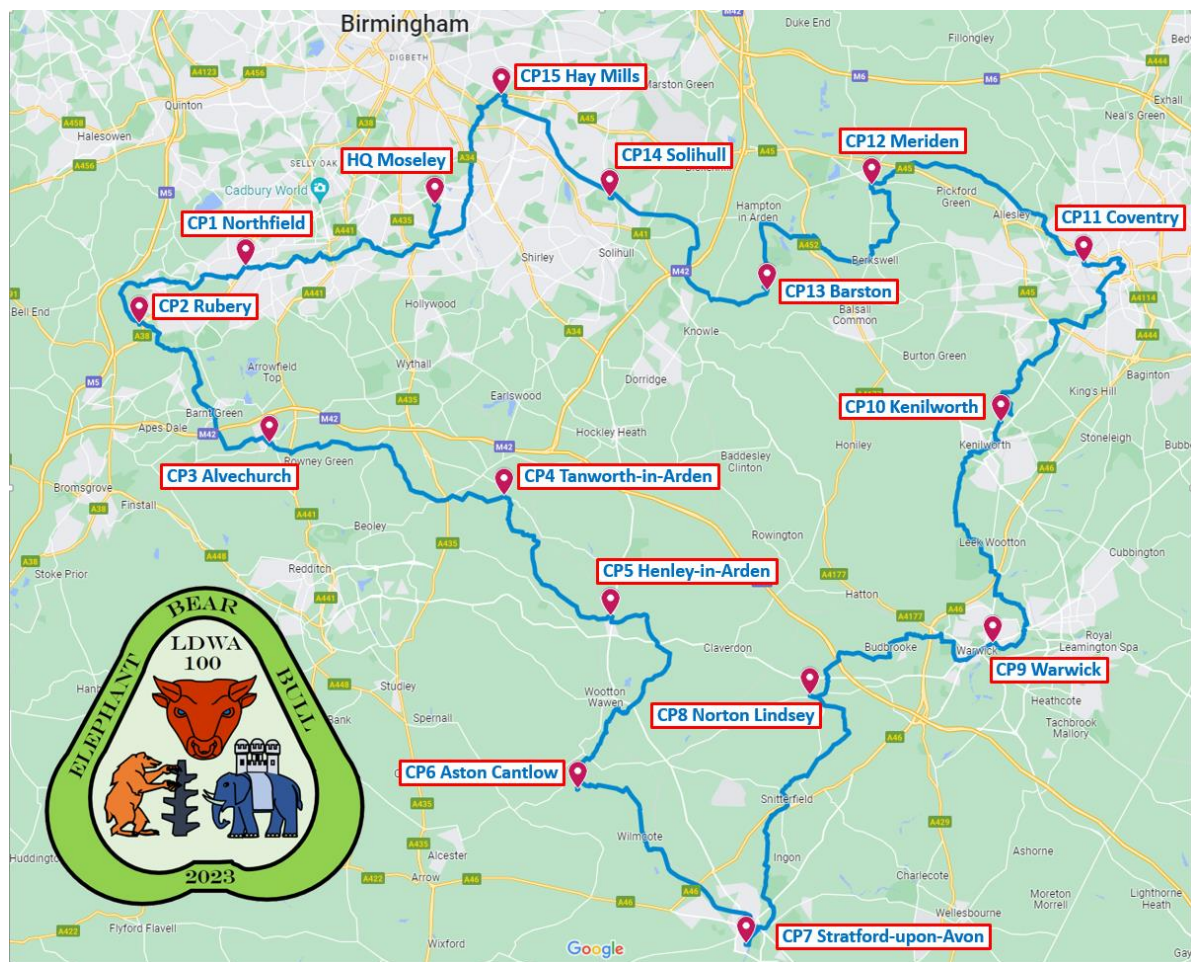

The Elephant, Bear and Bull 100 2023

Event Report

Contents

Organising Committee	2
The Route / Checkpoint Locations.....	3
Marshals' Walk - Volunteers.....	4
Marshals' Walk – Statistics	5
Marshals' Walk - Results.....	6
Marshals' Walk – Pictures	7
Main Event –Volunteers	9
Main Event – Statistics.....	11
Main Event – Results	12
Main Event – Pictures	24
Acknowledgements	34

The Route / Checkpoint Locations

What did you see or pass on this year's route?

Stiles	35	Rivers	7	Shakespeare sites	6
Kissing gates	115	Brooks	13	Vineyards	1
Bridges	114	Canals	3	Breweries	1
Churches	25	Urban parks	11	Elephants	26
Cathedrals	2	Country Parks	2	Bears	19
Castles (real)	2	Nature Reserves	6	Bulls	1
Castles (mock)	2	Woods	15		