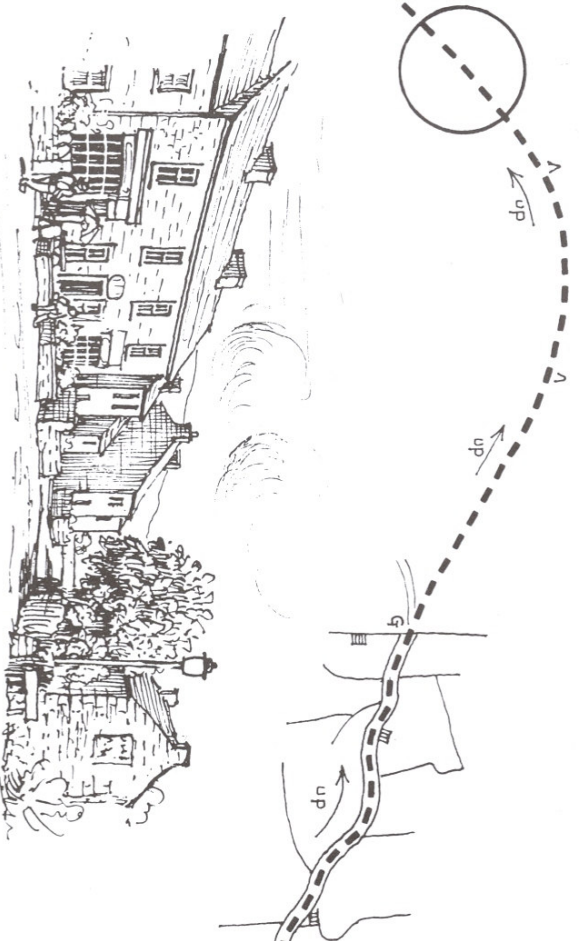

Continued on or from
page 7

Keld Youth Hostel
Tel. 01748-886259
Tel. 0870-770-5888

wind shelter on top of
Great Shunner Fell

Track paved for most of this section

Village of Thwaite