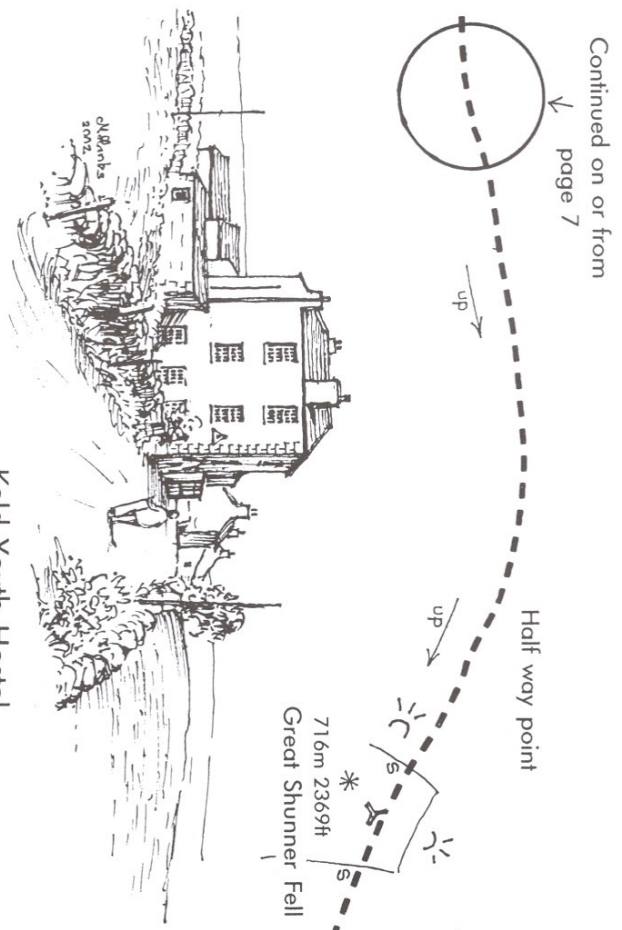

Continued on or from
page 7

Keld Youth Hostel
Tel. 01748-886259
Tel. 0870-770-5888

wind shelter on top of
Great Shunner Fell

Track paved for most of this section

Village of Thwaite