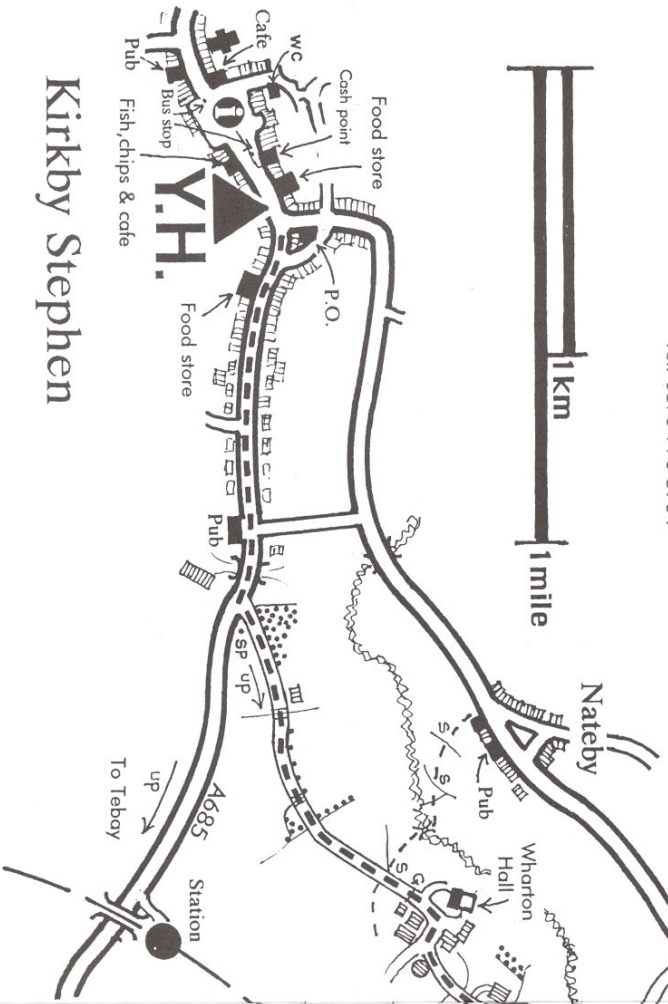

Kirkby Stephen to Hawes
 Approximate distance 17.5miles 28km

Kirkby Stephen Youth Hostel
 Tel.017683-71793
 Tel. 0870-770-5904

Kirkby Stephen