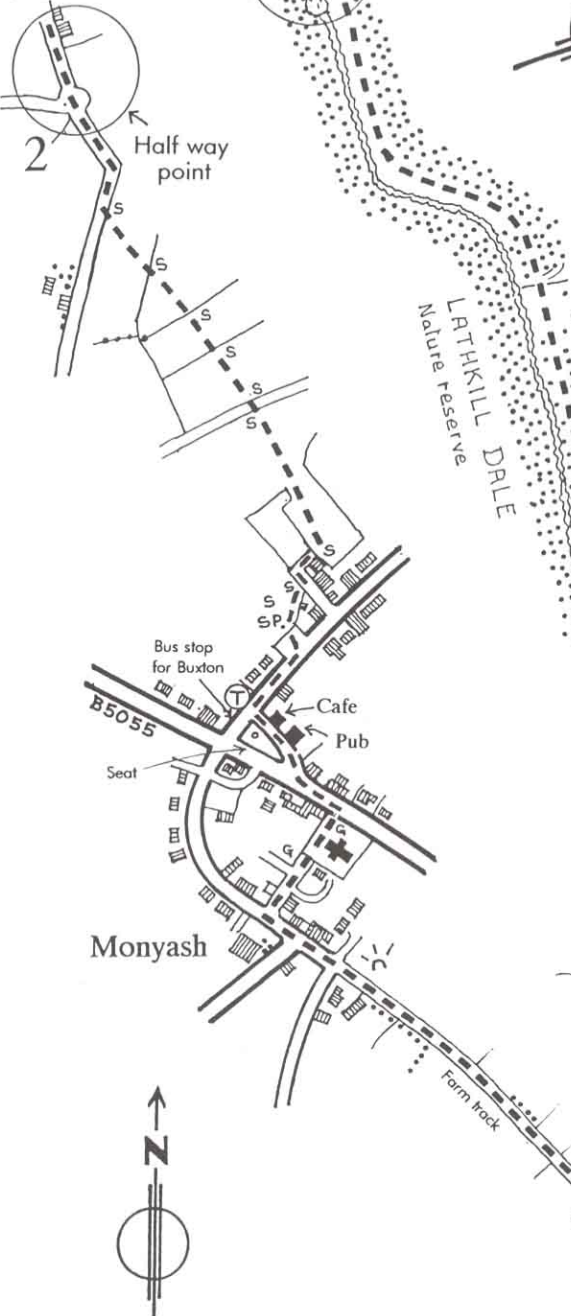

Continued on page 16

LATHKILL DALE
Nature Reserve

There are buses from
Monyash to Buxton at
12-05 14-05 **16-05 Sat only**
No Sunday service
i Tel: 01298-812204

Over Haddon

Footbridge in Lathkill Dale

Bakewell to Buxton Youth Hostel

Approximate distance 13 miles 21 km

- Key to map
- Wooded area
 - Gate
 - Stile
 - L.S.-Ladder stile
 - SP-Sign post
 - Bridge
 - View point
 - Telephone