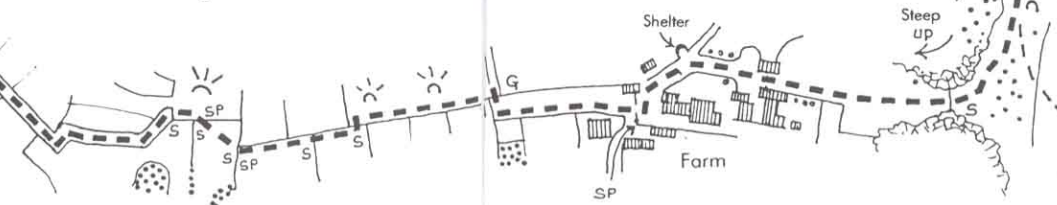

Footbridge in Lathkill Dale