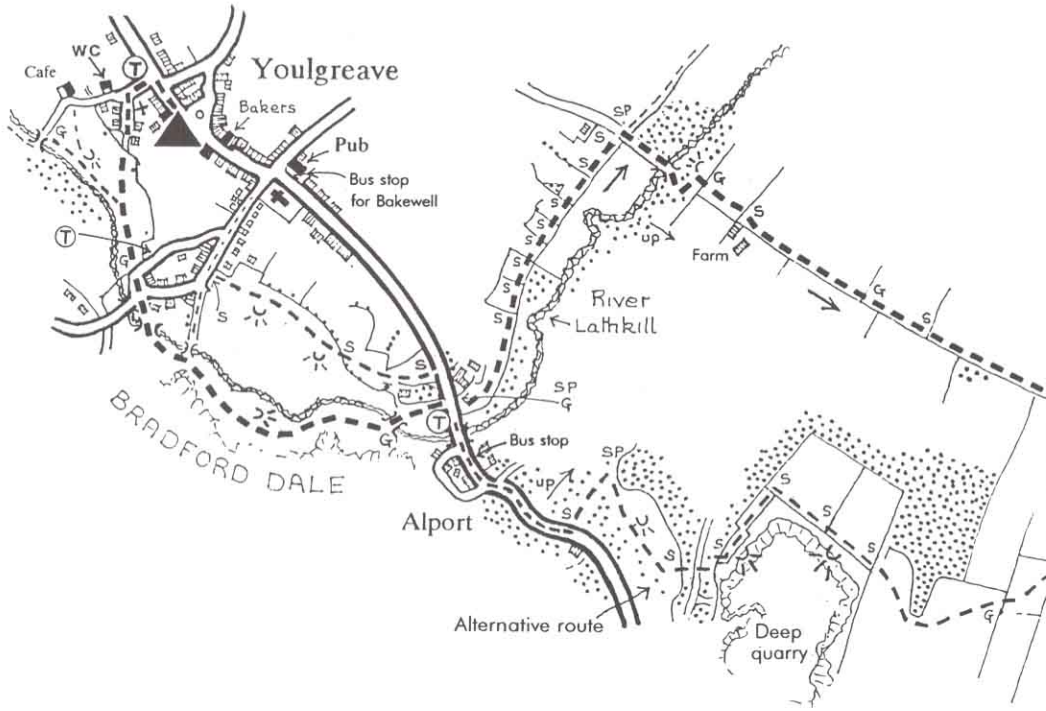

Youlgreave to Bakewell Youth Hostel

Approximate distance 5.5 miles 8.75 km

Bakewell Youth Hostel
Tel-01629-812313

Haddon Hall.

This splendid Medieval & Tudor house is open daily 11am to 5pm
Reduction given to Y.H.A members, so take Y.H.A card

Bakewell

Bradford Dale