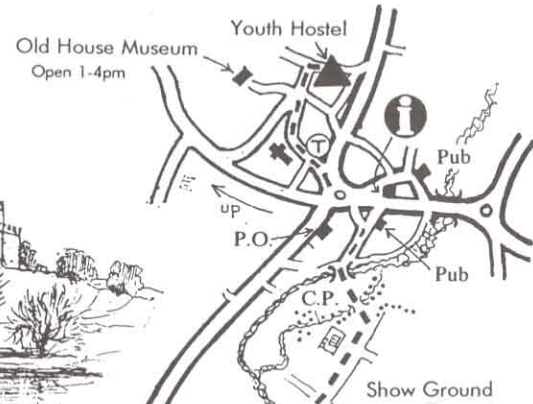

Youlgreave to Bakewell Youth Hostel

Approximate distance 5.5 miles 8.75 km

Bakewell Youth Hostel
Tel-01629-812313

Haddon Hall.

This splendid Medieval & Tudor house is open daily 11am to 5pm
Reduction given to Y.H.A members, so take Y.H.A card

Bakewell

Bradford Dale