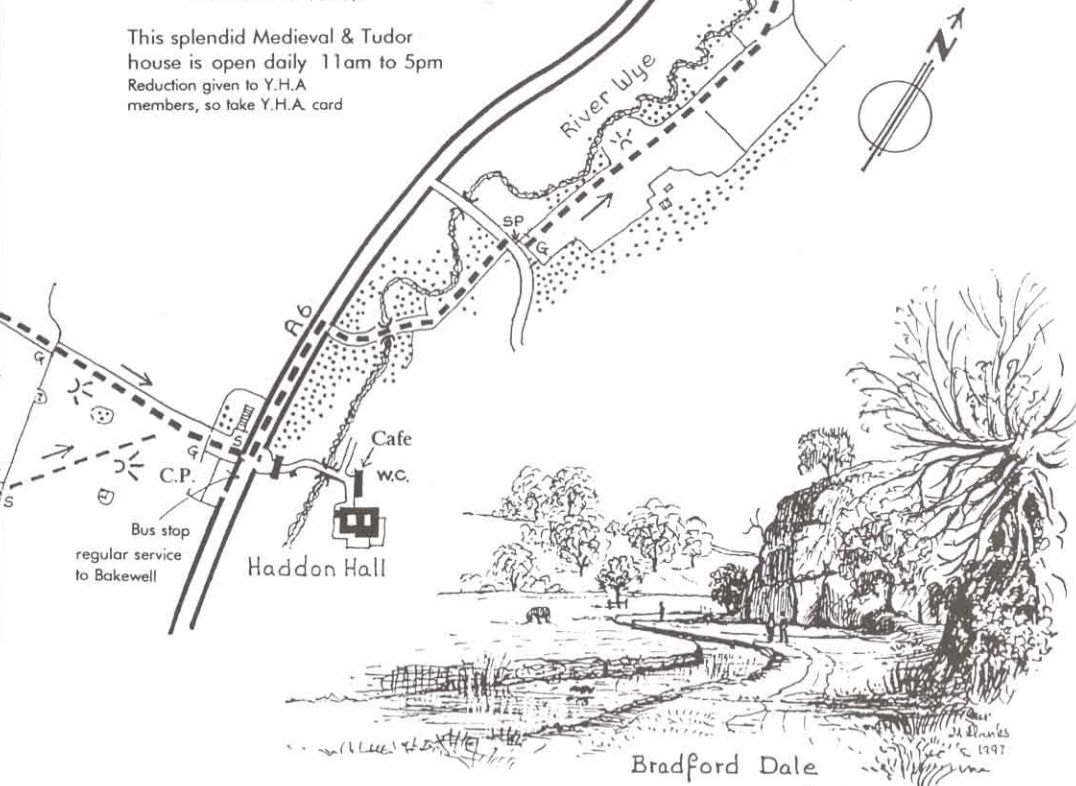

Youlgreave to Bakewell Youth Hostel

Approximate distance 5.5 miles 8.75 km

Bakewell Youth Hostel
Tel-01629-812313

Haddon Hall.

This splendid Medieval & Tudor house is open daily 11am to 5pm
Reduction given to Y.H.A members, so take Y.H.A card

Bakewell

Bradford Dale