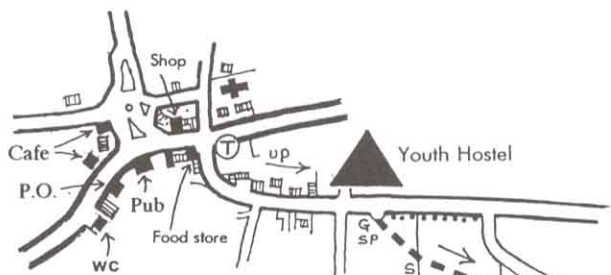

Hartington to Youlgreave Youth Hostel

Approximate distance 9 miles 14 km

Shady lane through Heathcote

HARTINGTON

Approximate Scale

Key to maps

- Wooded area
- G-Gate
- S-Stile
- SP-Sign post
- Bridge
- View point
- Telephone