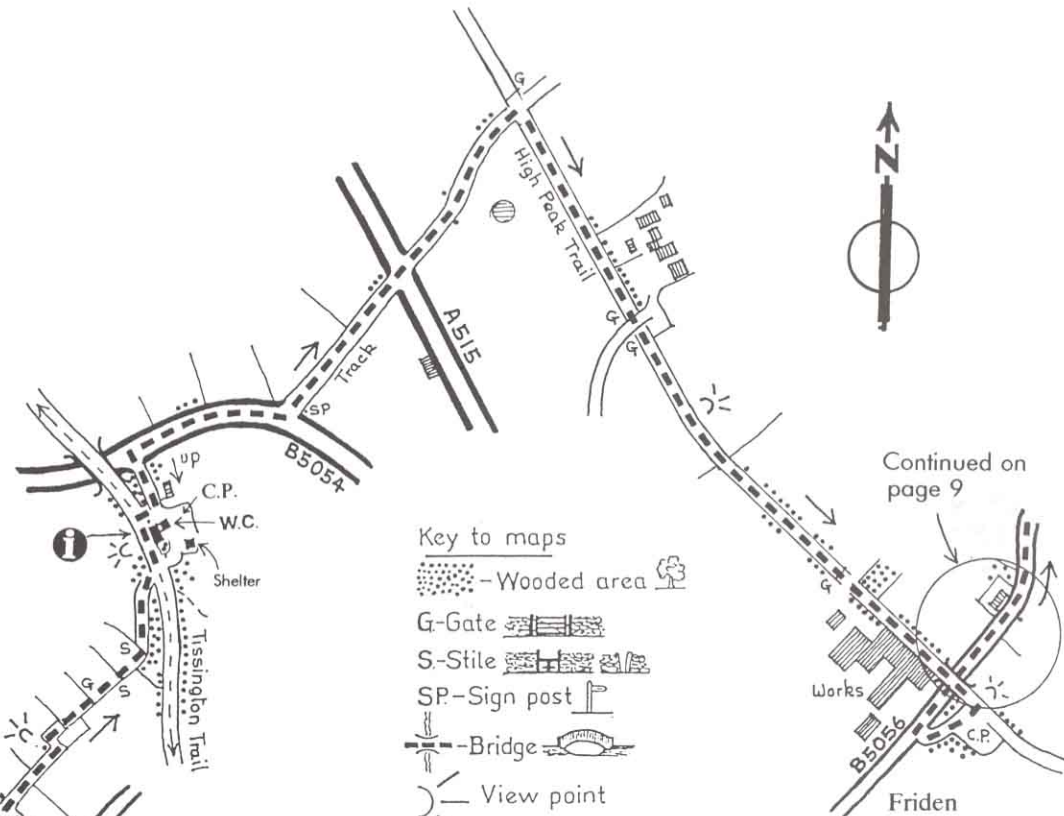

Hartington to Youlgreave Youth Hostel

Approximate distance 9 miles 14 km

Shady lane through Heathcote

HARTINGTON

Approximate Scale

Key to maps

- Wooded area
- G-Gate
- S-Stile
- SP-Sign post
- Bridge
- View point
- Telephone

Continued on page 9

Friden

Information centre on Tissington Trail