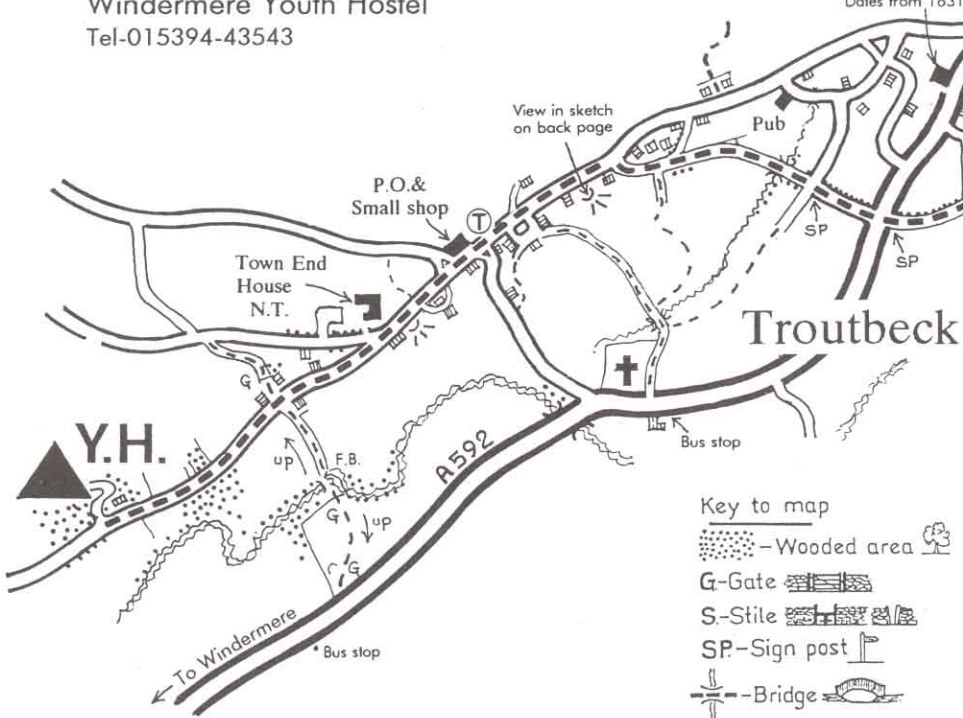

# Windermere to Patterdale Hostel

Approximate distance 11miles 17.5km.

# Windermere Youth Hostel

Tel-015394-43543

- Key to map
- Wooded area
  - Gate
  - Stile
  - Sign post
  - Bridge
  - View point
  - Telephone

Continued on or from other side

Beacon at top of main route