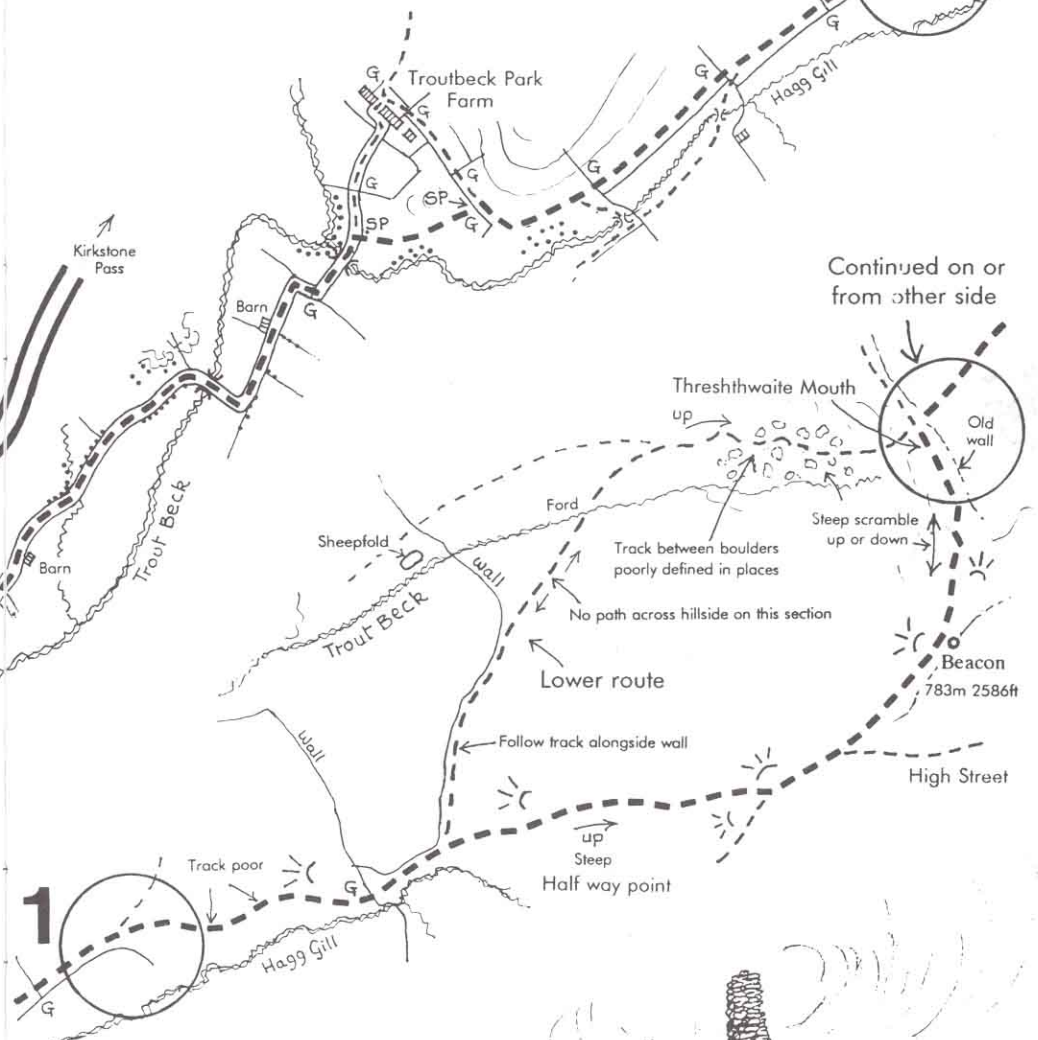

# Windermere to Patterdale Hostel

Approximate distance 11miles 17.5km.

# Windermere Youth Hostel

Tel-015394-43543

- Key to map
- Wooded area
  - Gate
  - Stile
  - Sign post
  - Bridge
  - View point
  - Telephone

Continued on or from other side

Beacon at top of main route