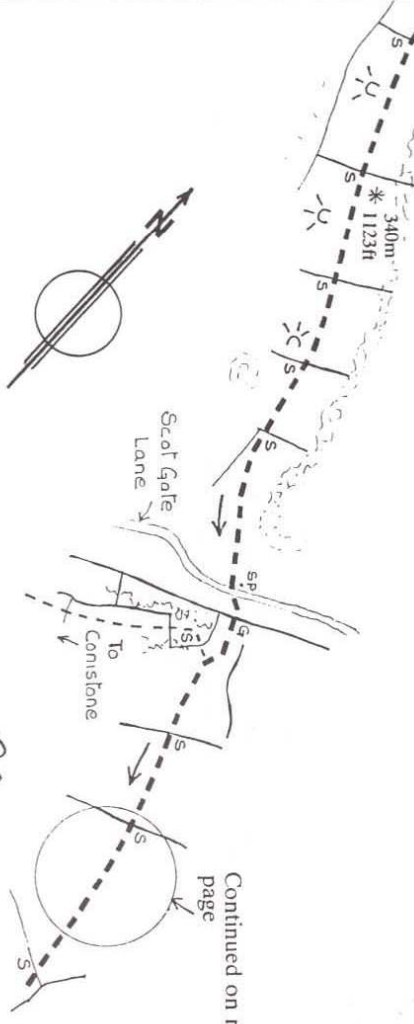

### Kettlewell to Linton Hostel

Approximate distance 11 miles, 17.5 Km, in total

Kettlewell Youth Hostel  
Tel. 01756-760232

- Key to maps
- Wooded area
  - G-Gate
  - S-Slittle
  - SP-Sign post
  - Bridge
  - View point
  - Telephone

View looking back across the moor towards Kettlewell.

M. Hawks 1974

Continued on next page

Old stone bridge Kettlewell