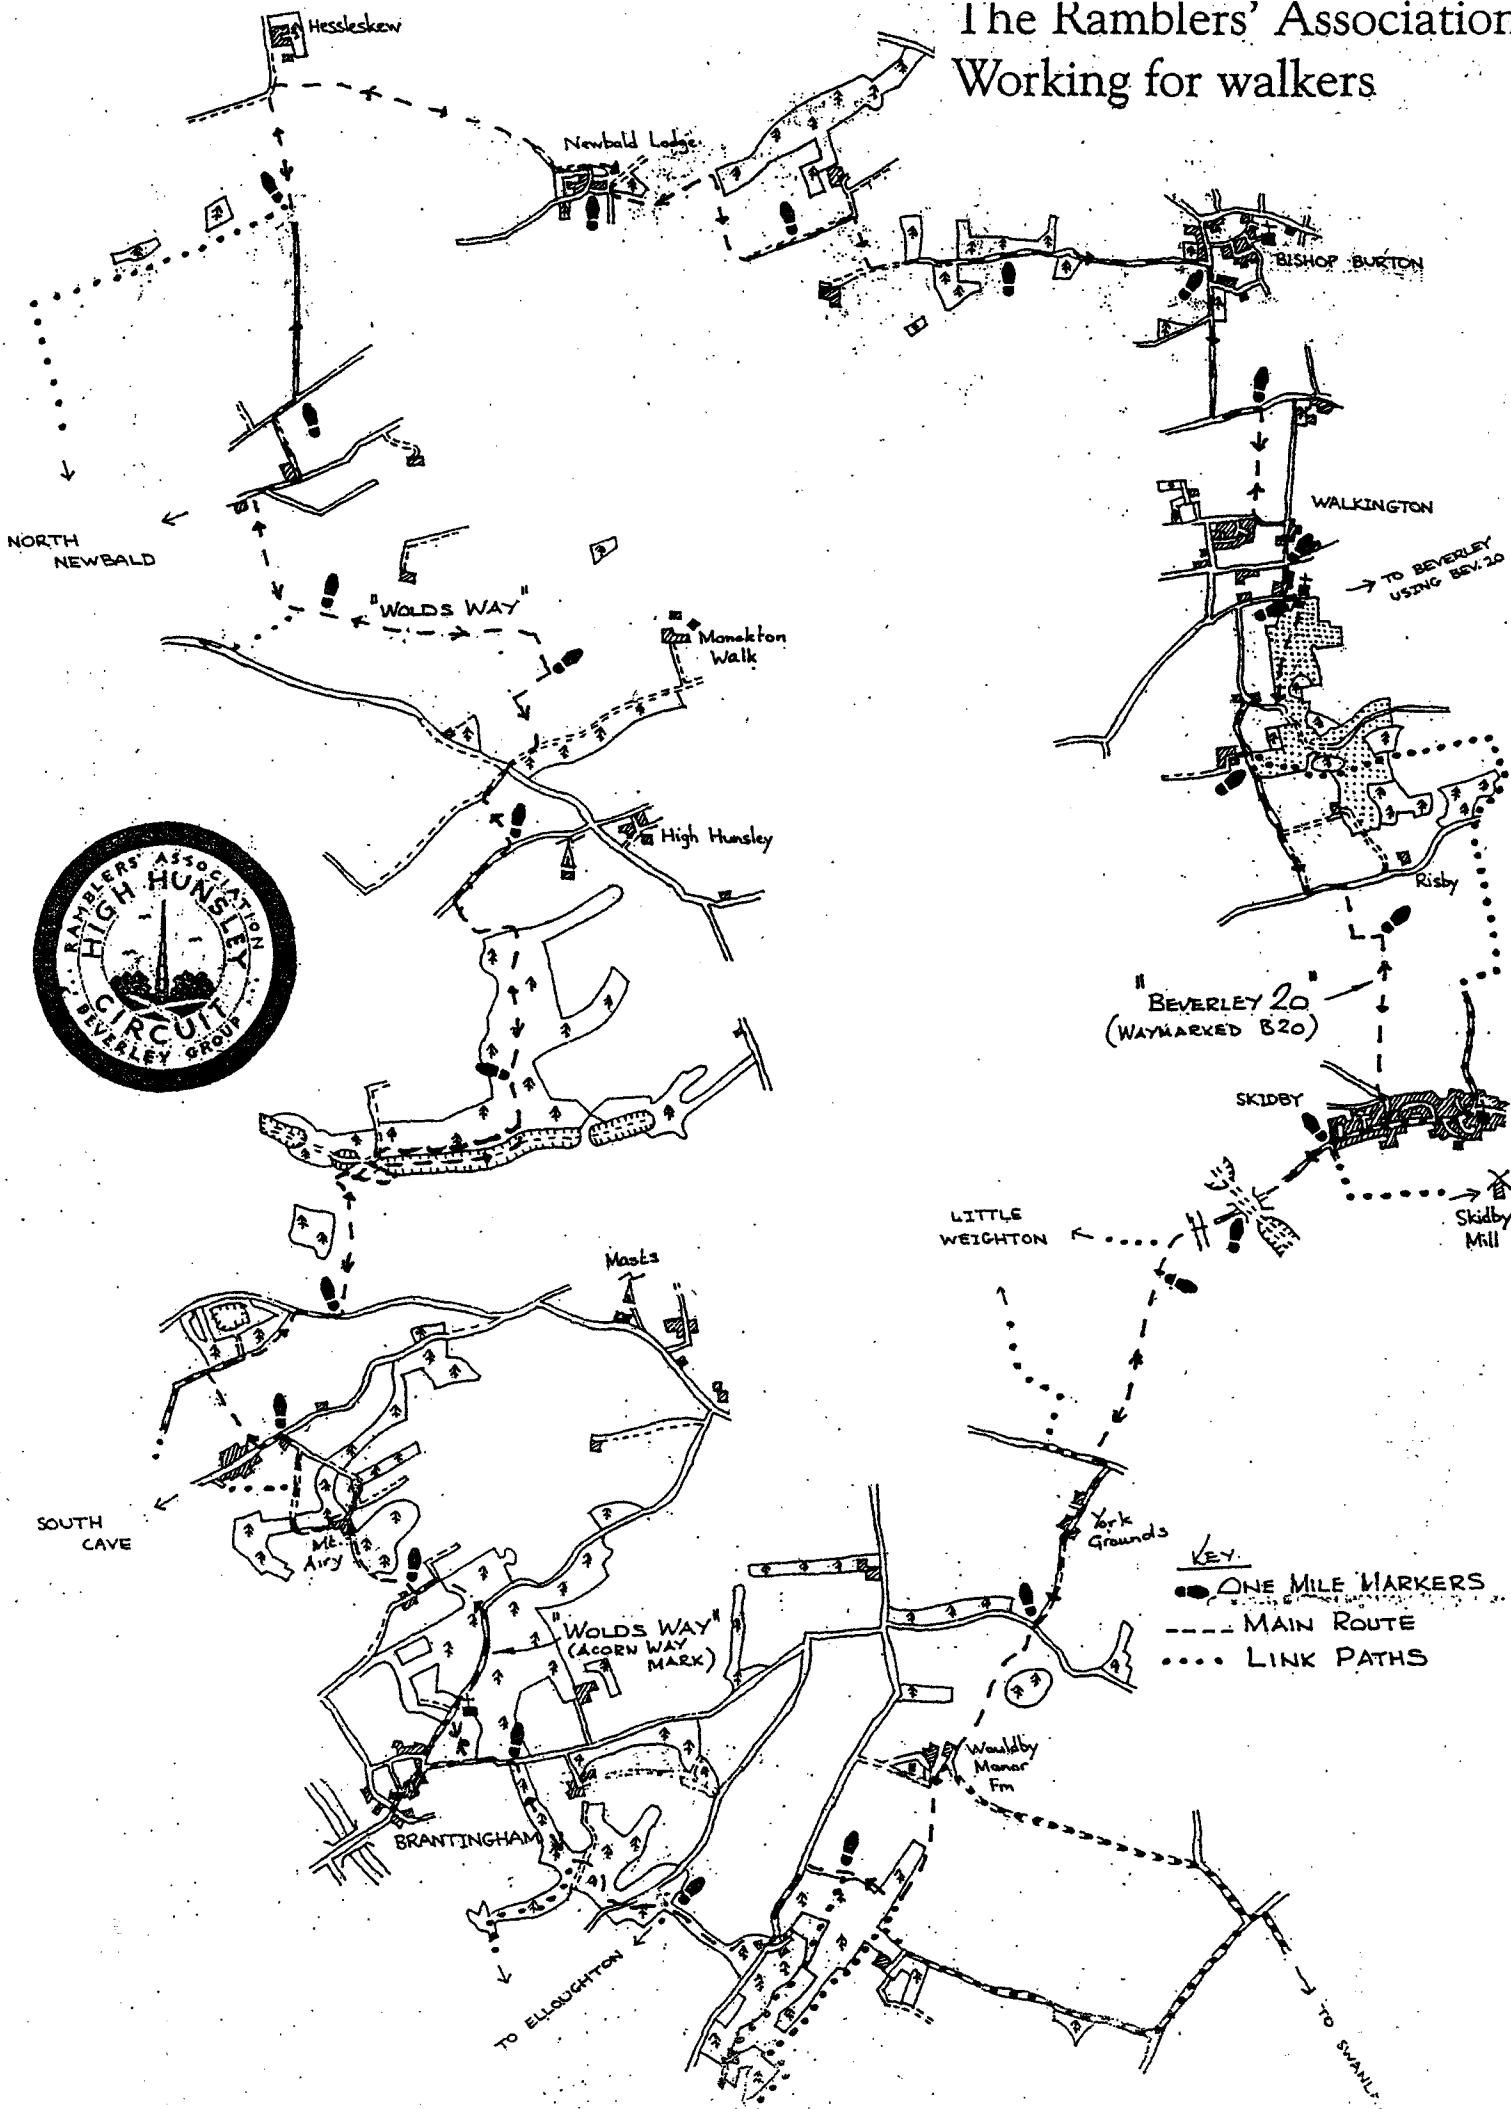

The Ramblers' Association Working for walkers

"BEVERLEY 20"
(WAYMARKED B20)

- KEY:**
- ONE MILE MARKERS
 - MAIN ROUTE
 - ... LINK PATHS

NOT TO SCALE