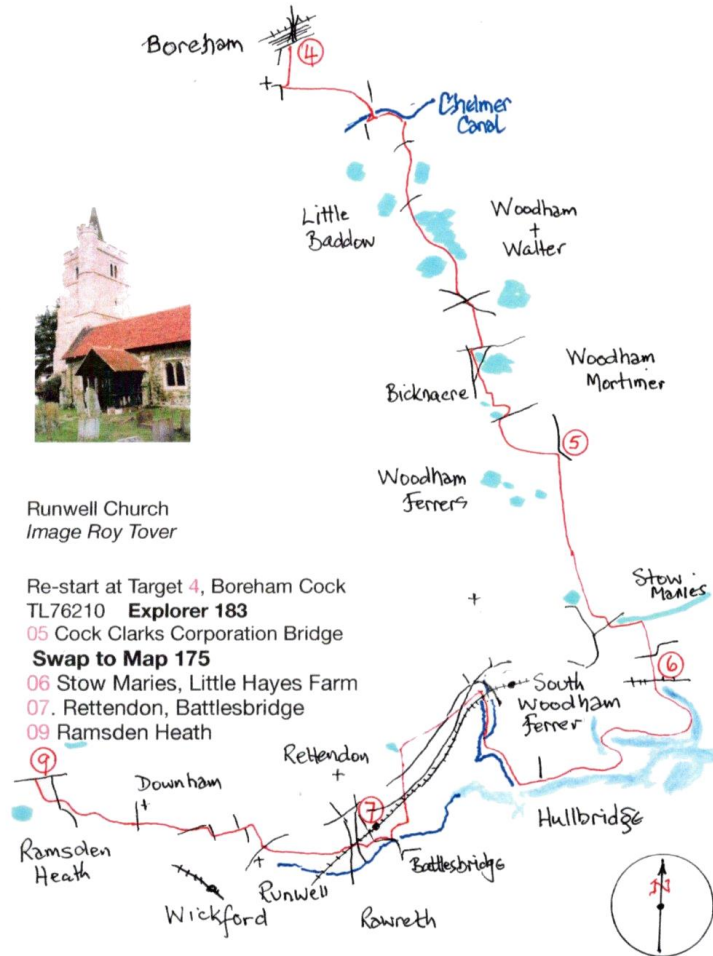

Chompsfod Butterfly Flit: Pleshey Gamble

13 > Zero > 04
Good Easter > Pleshey > Boreham

Re-start Target 13
TL614110. **Explorer 183**
Target 14 is Flit's Zero;
Pleshey TL663144
01. Absol Park
02. Hartford End
03 Youngs End
04 Boreham Cock
See Chelmsford's unique yellow "Flit" emblems on footpath posts.

Boreham Cock
Image Roy Tover

Chompsfod Butterfly Flit: Twitty Seaside

4 > 9 Boreham to Ramsden Heath

Runwell Church
Image Roy Tover

Re-start at Target 4, Boreham Cock
TL76210 **Explorer 183**
05 Cock Clarks Corporation Bridge
Swap to Map 175
06 Stow Maries, Little Hayes Farm
07. Retendon, Battlesbridge
09 Ramsden Heath