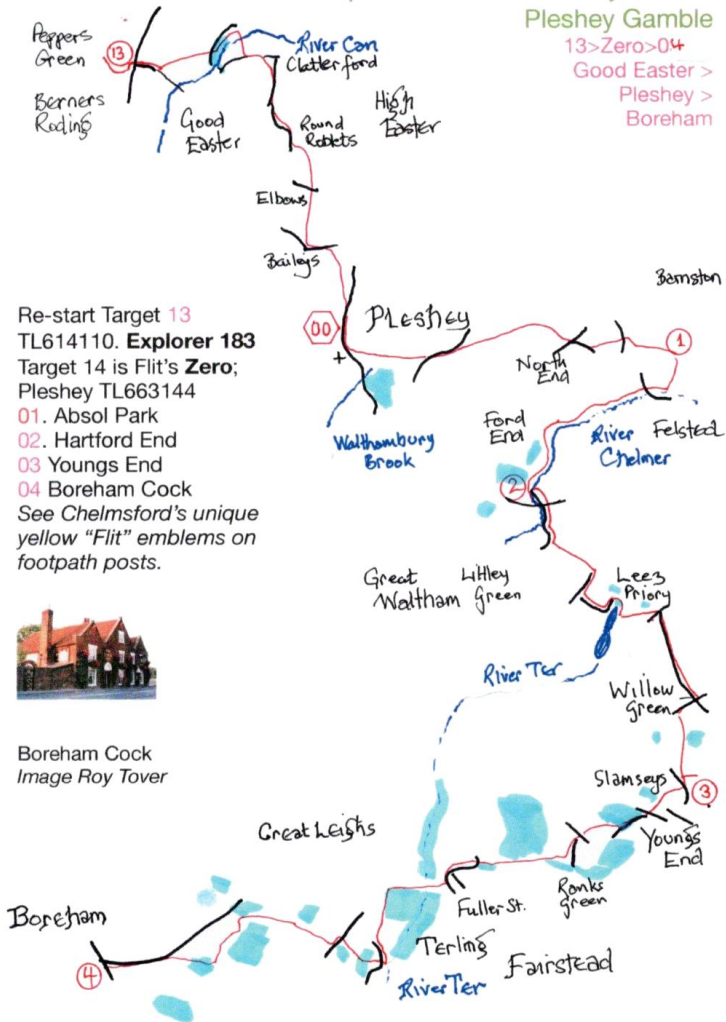

Chompsfod Butterfly Flit: Pleshey Gamble

13 > Zero > 04
Good Easter > Pleshey > Boreham

Re-start Target 13
TL614110. **Explorer 183**
Target 14 is Flit's Zero;
Pleshey TL663144
01. Absol Park
02. Hartford End
03 Youngs End
04 Boreham Cock
See Chelmsford's unique yellow "Flit" emblems on footpath posts.

Boreham Cock
Image Roy Tover

Chompsfod Butterfly Flit: Twitty Seaside

4 > 9 Boreham to Ramsden Heath

Runwell Church
Image Roy Tover

Re-start at Target 4, Boreham Cock
TL76210 **Explorer 183**
05 Cock Clarks Corporation Bridge
Swap to Map 175
06 Stow Maries, Little Hayes Farm
07. Retendon, Battlesbridge
09 Ramsden Heath